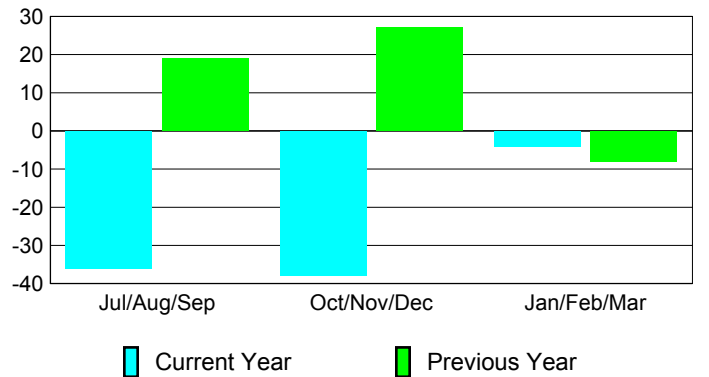

Membership Results 2008-2009

Membership 2007-2008

| Month | Net Memb Goal | Actual New Memb | Actual Dropped Memb | Gain/Loss of Memb | Gain/Loss of Memb |
|---------------|---------------|-----------------|---------------------|-------------------|-------------------|
| Jul/Aug/Sep | 5 | 29 | -65 | -36 | 19 |
| Oct/Nov/Dec | 15 | 21 | -59 | -38 | 27 |
| Jan/Feb/Mar | 5 | 38 | -42 | -4 | -8 |
| Totals | 25 | 88 | -166 | -78 | 38 |

Membership Results 2008-2009

Goal, New, Dropped, Gain/Loss

Comparison of Membership Gain/Loss

Current Year Compared to the Previous Year

Gender Comparison 2008-2009