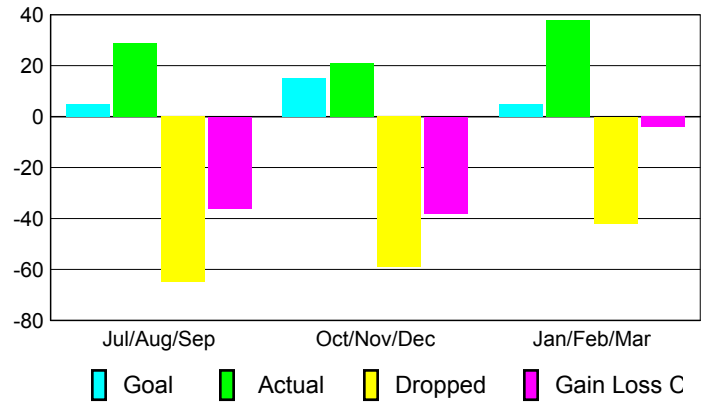

Membership Results 2008-2009

Goal, New, Dropped, Gain/Loss