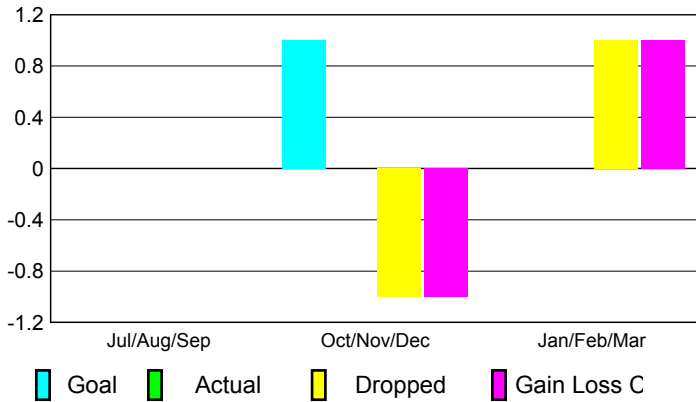

2008-2009 GMT Quarterly Report for District (or Undistricted) **District 26 M5**

GMT: **LELAND KOLKMEYER**

Location: **MISSOURI**

GMT CA: **1 & 2**

CLUBS

Club Results 2008-2009

Clubs 2007-2008

| Month | New Club Goal | Actual New Clubs | Actual Dropped Clubs | Gain/Loss of Clubs | Gain/Loss of Clubs |
|---------------|---------------|------------------|----------------------|--------------------|--------------------|
| Jul/Aug/Sep | 0 | 0 | 0 | 0 | 0 |
| Oct/Nov/Dec | 1 | 0 | -1 | -1 | 1 |
| Jan/Feb/Mar | 0 | 0 | 1 | 1 | 0 |
| Totals | 1 | 0 | 0 | 0 | 1 |

Club Results 2008-2009

Goal, New, Dropped, Gain/Loss

Comparison of Club Gain/Loss

Current Year Compared to the Previous Year

YTD Status Quo Clubs 2008-2009

Status Quo Clubs Compared to Status Quo Members

MEMBERSHIP

Membership Results 2008-2009

Membership 2007-2008

| Month | Net Memb Goal | Actual New Memb | Actual Dropped Memb | Gain/Loss of Memb | Gain/Loss of Memb |
|---------------|---------------|-----------------|---------------------|-------------------|-------------------|
| Jul/Aug/Sep | 5 | 29 | -65 | -36 | 19 |
| Oct/Nov/Dec | 15 | 21 | -59 | -38 | 27 |
| Jan/Feb/Mar | 5 | 38 | -42 | -4 | -8 |
| Totals | 25 | 88 | -166 | -78 | 38 |